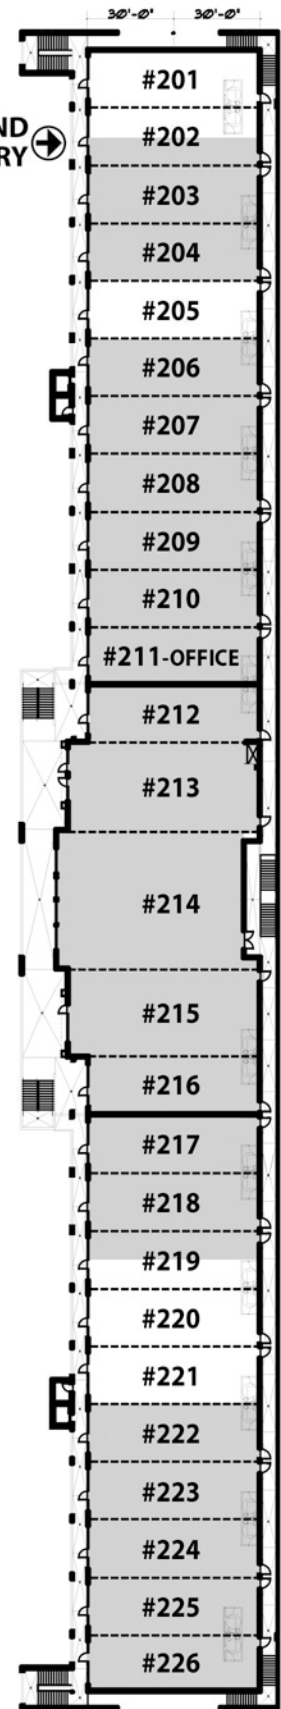

RIVERVIEW DRIVE

Highway 95 Building

- Mohave County's largest office building
- Average suite size 1,200+ square feet
- Very limited space available

For more information, contact:

Jennifer Textor

(928) 704-0460

jennifer@coloradoplace.com

2580 Highway 95, Suite 213 • Bullhead City, AZ 86442

2580 HIGHWAY 95

FIRST STORY →

SECOND STORY →

HAVASUPAI DRIVE

 = LEASED/RESERVED