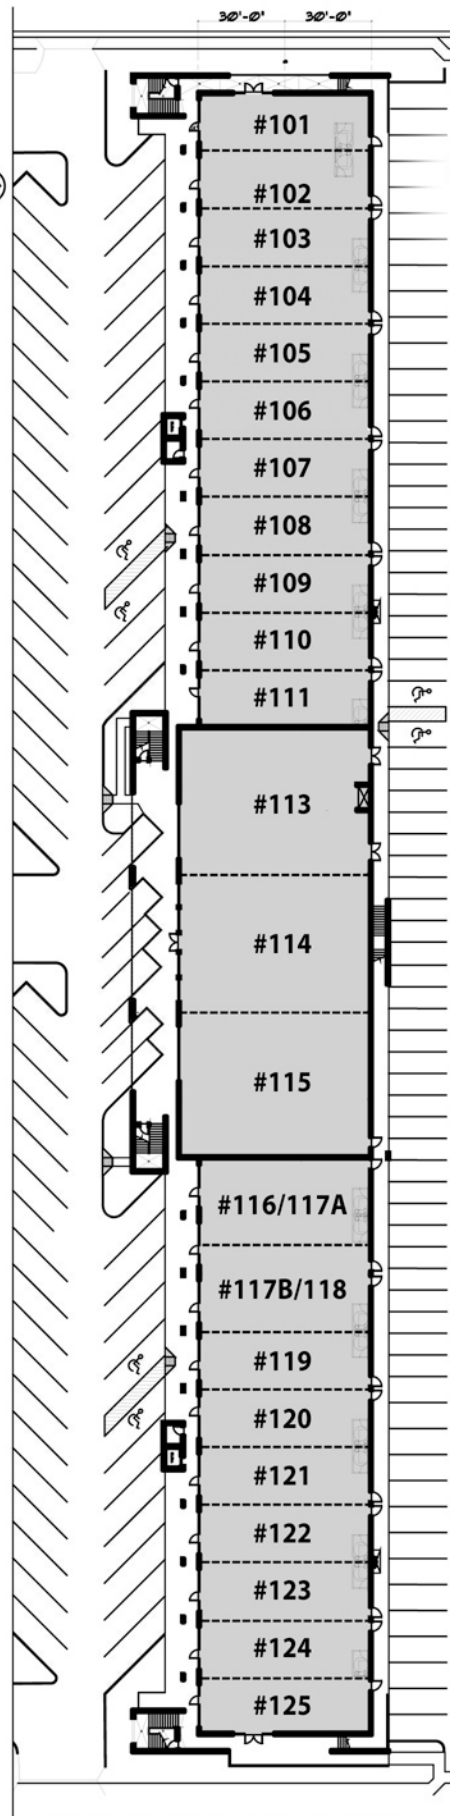

HAVASUPAI DRIVE

= LEASED/RESERVED